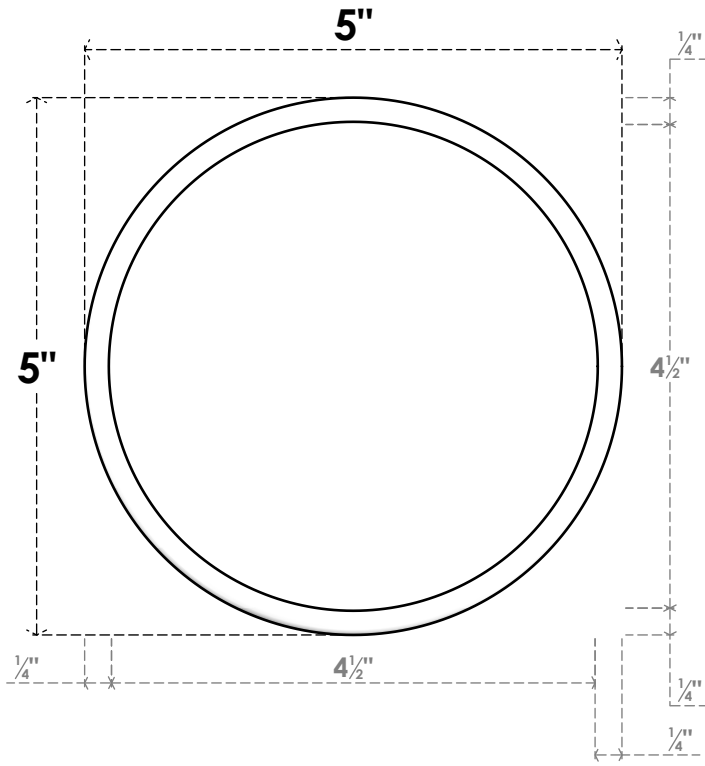

ROSP050X050X075GRY05

5"W X 5"H X 3/4"P STANDARD GRAYSON ROSETTE WITH ROUNDED EDGE,
ARCHITECTURAL GRADE PVC

FRONT

SIDE

EKENA MILLWORK
2300 WEST MAIN ST.
CLARKSVILLE, TX 75426
TOLL FREE: 866-607-0453
WWW.EKENAMILLWORK.COM

NOTES

1. INSTALLATION TO BE COMPLETED IN ACCORDANCE WITH MANUFACTURER'S SPECIFICATIONS.
2. DRAWING MAY NOT BE TO SCALE
3. THIS DRAWING IS INTENDED FOR DESIGN AND PLANNING PURPOSES ONLY.
4. ALL INFORMATION CONTAINED HEREIN WAS CURRENT AT THE TIME OF DEVELOPMENT BUT MUST BE REVIEWED AND APPROVED BY THE PRODUCT MANUFACTURER TO BE CONSIDERED ACCURATE.
5. ARCHITECTURAL GRADE PVC PRODUCTS ARE MADE FROM EXPANDED CELLULAR PVC AND COME NATURALLY WHITE BUT MAY BE PAINTED