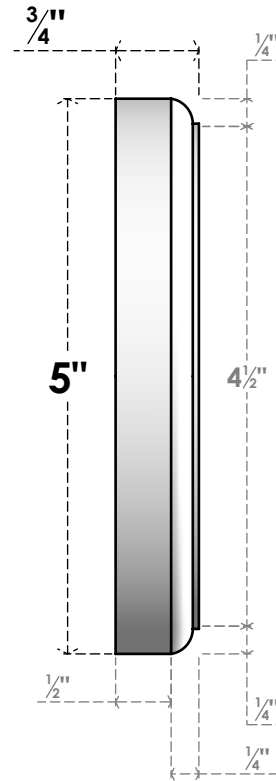

ROSP050X050X075GRY05

5"W X 5"H X 3/4"P STANDARD GRAYSON ROSETTE WITH ROUNDED EDGE,
ARCHITECTURAL GRADE PVC

FRONT

SIDE

EKENA MILLWORK
2300 WEST MAIN ST.
CLARKSVILLE, TX 75426
TOLL FREE: 866-607-0453
WWW.EKENAMILLWORK.COM

NOTES

1. INSTALLATION TO BE COMPLETED IN ACCORDANCE WITH MANUFACTURER'S SPECIFICATIONS.
2. DRAWING MAY NOT BE TO SCALE
3. THIS DRAWING IS INTENDED FOR DESIGN AND PLANNING PURPOSES ONLY.
4. ALL INFORMATION CONTAINED HEREIN WAS CURRENT AT THE TIME OF DEVELOPMENT BUT MUST BE REVIEWED AND APPROVED BY THE PRODUCT MANUFACTURER TO BE CONSIDERED ACCURATE.
5. ARCHITECTURAL GRADE PVC PRODUCTS ARE MADE FROM EXPANDED CELLULAR PVC AND COME NATURALLY WHITE BUT MAY BE PAINTED